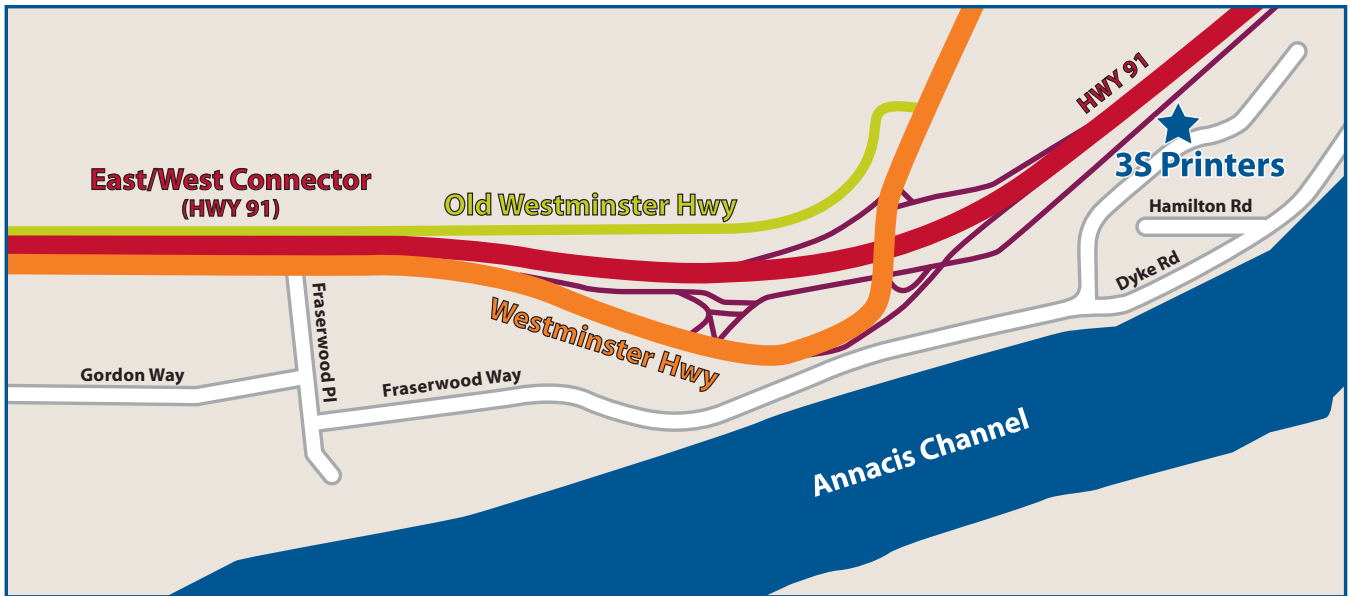

Directions to 3S Printers

From West

- Head east on the EAST/WEST CONNECTOR (HWY 91).
- Take the WESTMINSTER HIGHWAY exit- EXIT 13.
- Take the WESTMINSTER HIGHWAY WEST ramp.
- Turn RIGHT onto WESTMINSTER HWY.
- Turn LEFT onto FRASERWOOD PL.
- Turn LEFT onto FRASERWOOD WAY
- Follow FRASERWOOD WAY as it curves left, away from Dyke Rd

End at **3S Printers**, 23011 Fraserwood Way, Richmond BC

From East

- Head west on the EAST/WEST CONNECTOR (HWY 91).
- Take the WESTMINSTER HIGHWAY exit- EXIT 13.
- Turn LEFT onto WESTMINSTER HWY.
- Turn LEFT onto FRASERWOOD PL.
- Turn LEFT onto FRASERWOOD WAY
- Follow FRASERWOOD WAY as it curves left, away from Dyke Rd